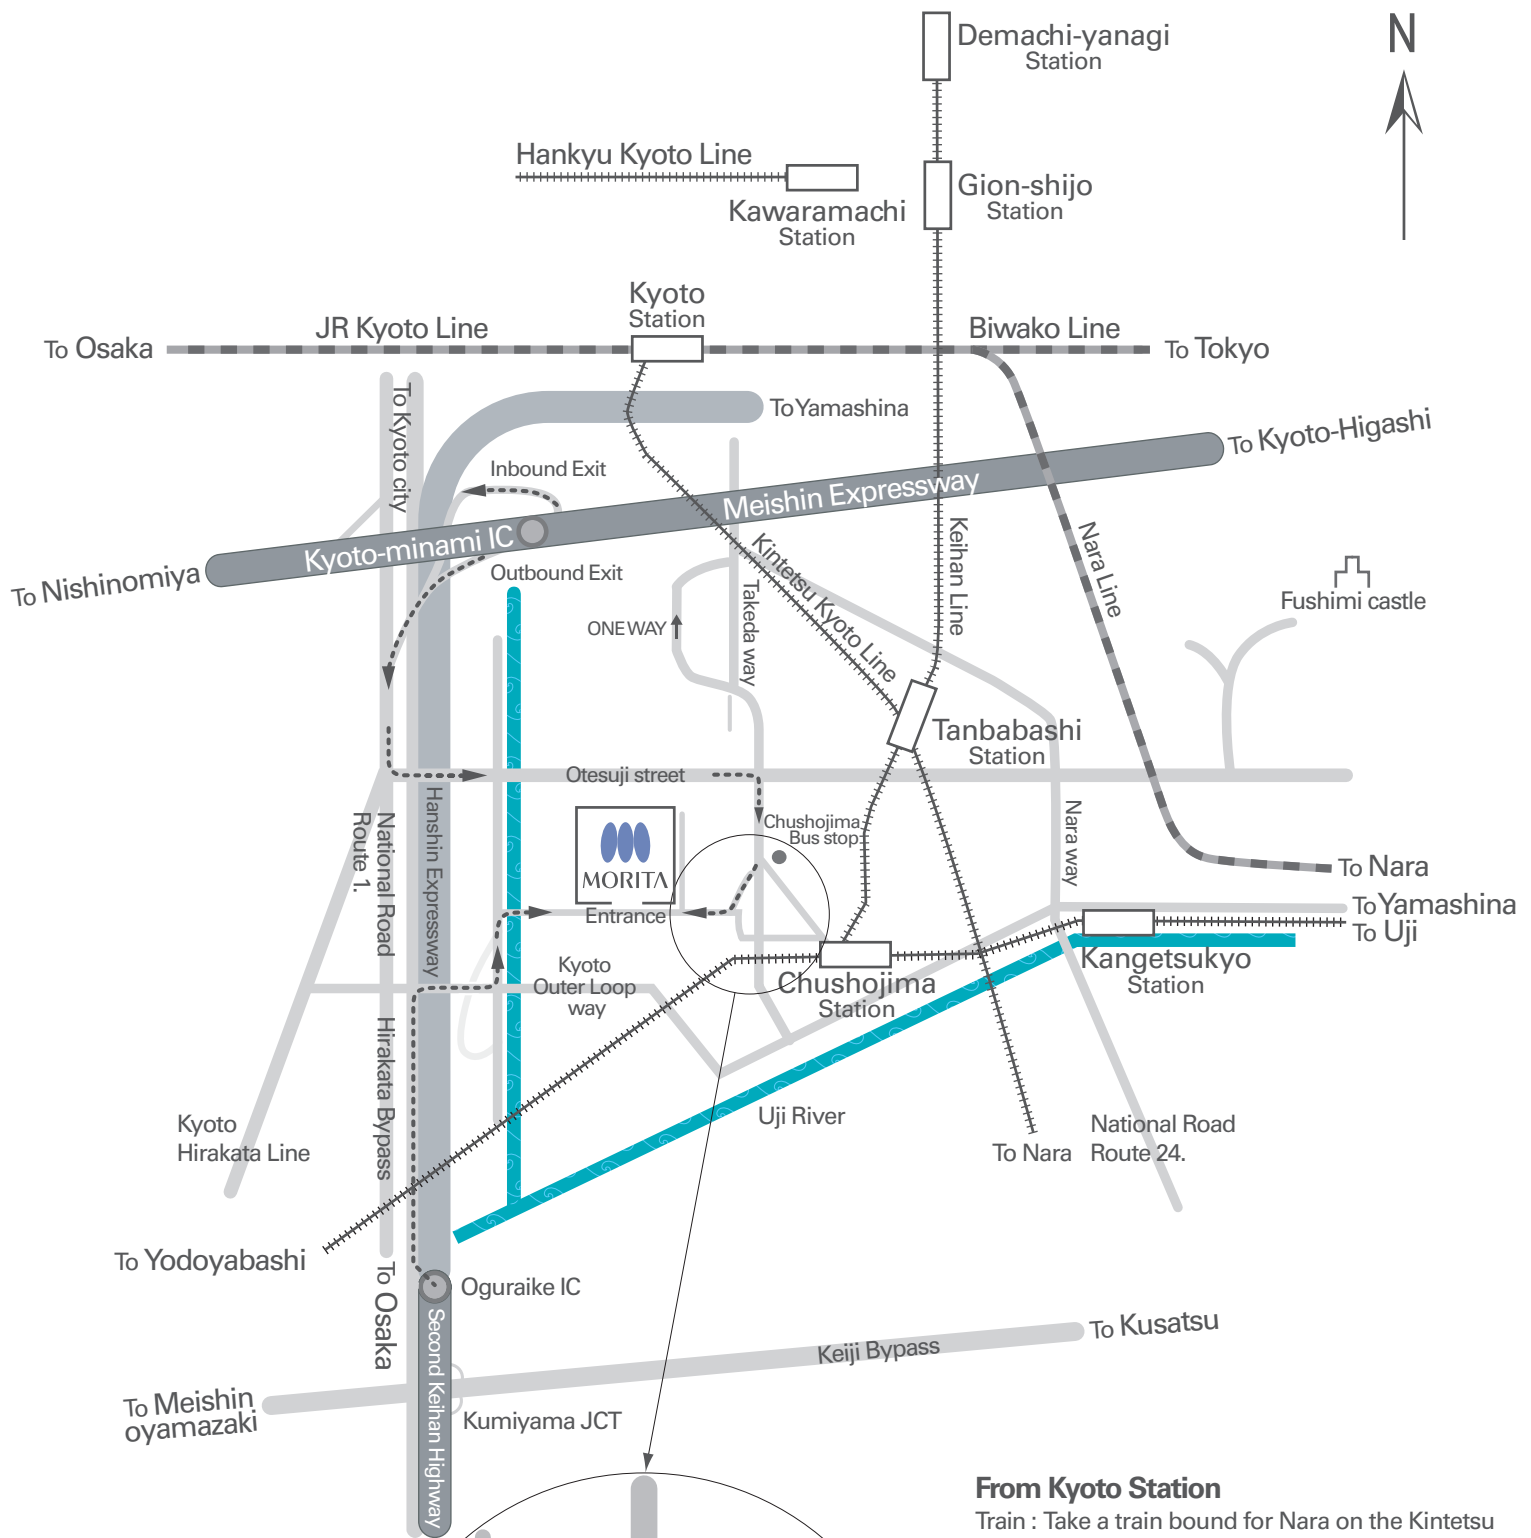

LOCATION MAP

From Kyoto Station

Train : Take a train bound for Nara on the Kintetsu KyotoLine. Change to the Keihan Line at Tanbabashi station, and then take a train bound for Yodoyabashi. Get off at Chushojima station. Our company is 5 minutes walk from the station.

Bus : Take a city bus [81]. Get off at Chushojima Bus stop. Our company is 3 minutes walk from the bus stop.

Taxi : It takes 20 minutes.

J. MORITA MFG. CORP.

680 Higashihama Minami-cho,
Fushimi-ku, Kyoto 612-8533, Japan
TEL: +81-75-611-2141