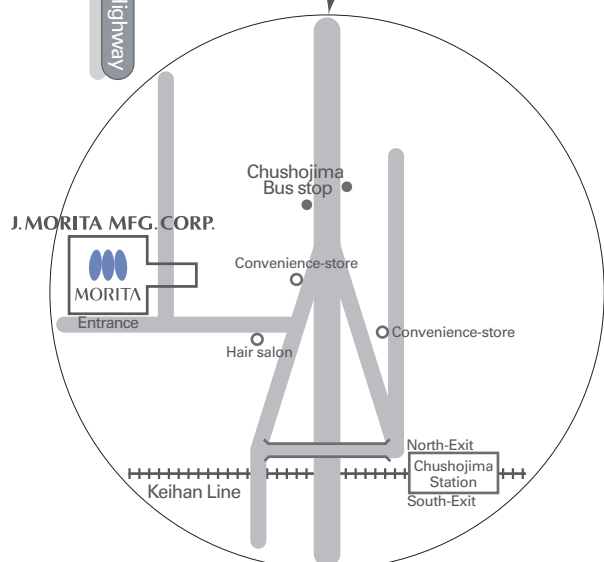

LOCATION MAP

From Kyoto Station

Train : Take a train bound for Nara on the Kintetsu KyotoLine. Change to the Keihan Line at Tanbabashi station, and then take a train bound for Yodoyabashi. Get off at Chushojima station. Our company is 5 minutes walk from the station.

Bus : Take a city bus [81]. Get off at Chushojima Bus stop. Our company is 3 minutes walk from the bus stop.

Taxi : It takes 20 minutes.

J. MORITA MFG. CORP.

680 Higashihama Minami-cho,
Fushimi-ku, Kyoto 612-8533, Japan
TEL: +81-75-611-2141