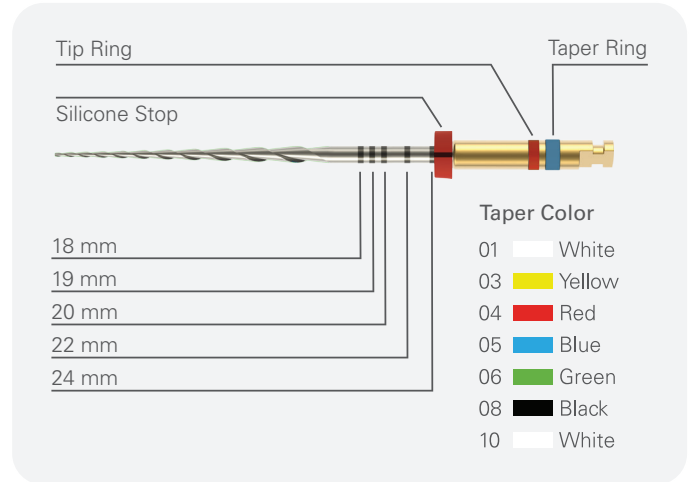

RootFlex™ Glidepath

6 Pack

File Size	.01 Taper
25/.01	 Quadruple Helix Cross Section 350 RPM Torque: 1 Ncm
30/.01	
35/.01	
40/.01	
45/.01	
50/.01	

24RFG25012106	RootFlex Glidepath 25/.01 21mm (pack of 6)
24RFG25012506	RootFlex Glidepath 25/.01 25mm (pack of 6)
24RFG25013106	RootFlex Glidepath 25/.01 31mm (pack of 6)
24RFG30012106	RootFlex Glidepath 30/.01 21mm (pack of 6)
24RFG30012506	RootFlex Glidepath 30/.01 25mm (pack of 6)
24RFG30013106	RootFlex Glidepath 30/.01 31mm (pack of 6)
24RFG35012106	RootFlex Glidepath 35/.01 21mm (pack of 6)
24RFG35012506	RootFlex Glidepath 35/.01 25mm (pack of 6)
24RFG35013106	RootFlex Glidepath 35/.01 31mm (pack of 6)
24RFG40012106	RootFlex Glidepath 40/.01 21mm (pack of 6)
24RFG40012506	RootFlex Glidepath 40/.01 25mm (pack of 6)
24RFG40013106	RootFlex Glidepath 40/.01 31mm (pack of 6)
24RFG45012106	RootFlex Glidepath 45/.01 21mm (pack of 6)
24RFG45012506	RootFlex Glidepath 45/.01 25mm (pack of 6)
24RFG45013106	RootFlex Glidepath 45/.01 31mm (pack of 6)
24RFG50012106	RootFlex Glidepath 50/.01 21mm (pack of 6)
24RFG50012506	RootFlex Glidepath 50/.01 25mm (pack of 6)
24RFG50013106	RootFlex Glidepath 50/.01 31mm (pack of 6)

RootFlex™ Joker

6 Pack

File Size	.03 Taper	File Size	.05 Taper
15/.03	 Square Cross Section 350-600 RPM Torque: 2 Ncm	15/.05	 Square Cross Section 600-950 RPM Torque: 2 Ncm

24RFJ15032106	RootFlex Joker 15/.03 21mm (pack of 6)
24RFJ15032506	RootFlex Joker 15/.03 25mm (pack of 6)
24RFJ15033106	RootFlex Joker 15/.03 31mm (pack of 6)
24RFJ15052106	RootFlex Joker 15/.05 21mm (pack of 6)
24RFJ15052506	RootFlex Joker 15/.05 25mm (pack of 6)
24RFJ15053106	RootFlex Joker 15/.05 31mm (pack of 6)